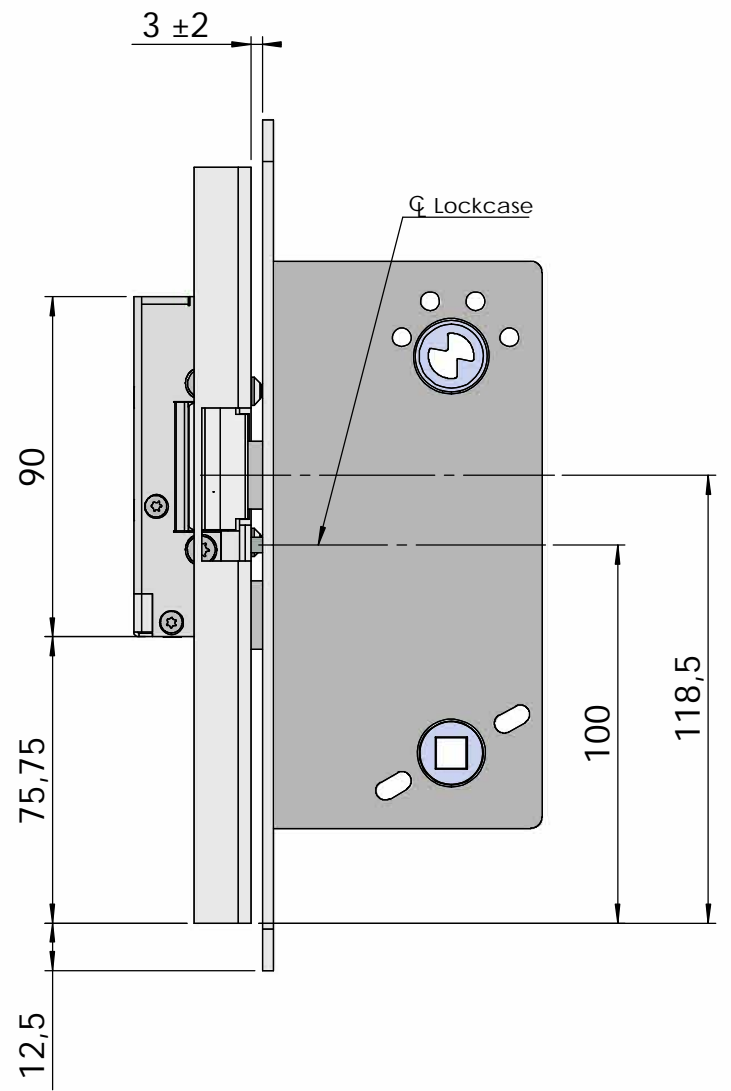

# Montering för Modul

F  
E  
D  
C  
B  
A

This document shall not be copied without owners written allowance and its content shall not be exposed for third part nor be used for unauthorized purpose.

Owner  
**Stendals EI AB**

Title/Description  
**STEP 40 med plan stolpe plös 12mm  
Montering för Modul**

Drawing no.  
**ST4006H**

Scale  
**1:2**

4 3 2 1