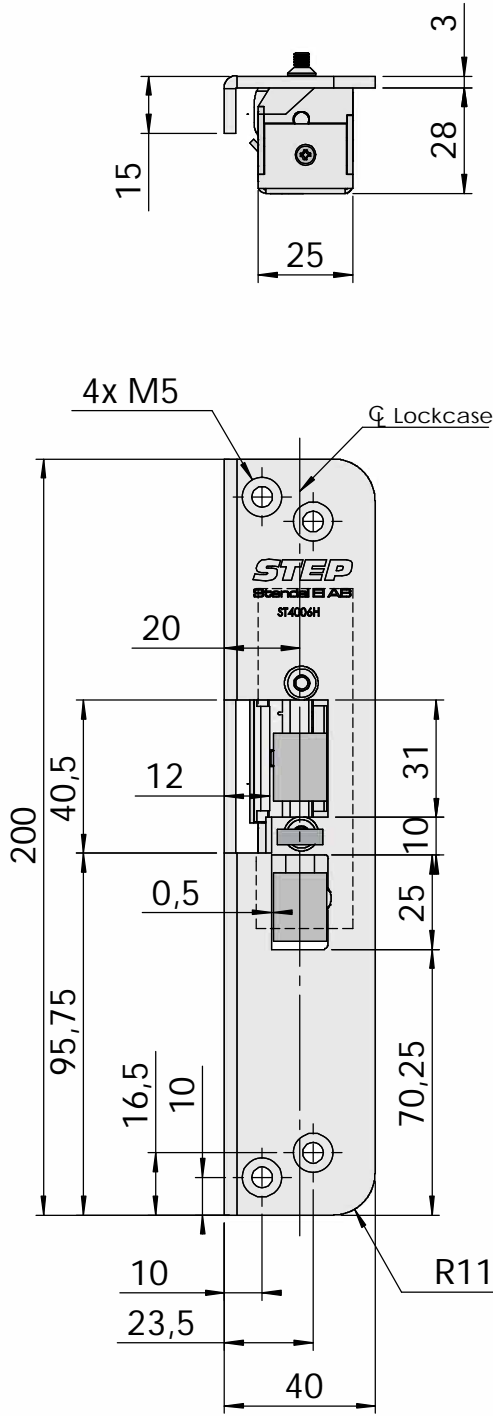

# Montering för Modul

F  
E  
D  
C  
B  
A

This document shall not be copied without owners written allowance and its content shall not be exposed for third part nor be used for unauthorized purpose.

Owner  
**Stendals EI AB**

Title/Description  
**STEP 40 med plan stolpe plös 12mm  
Montering för Modul**

Drawing no.  
**ST4006H**

Scale  
**1:2**

4 3 2 1