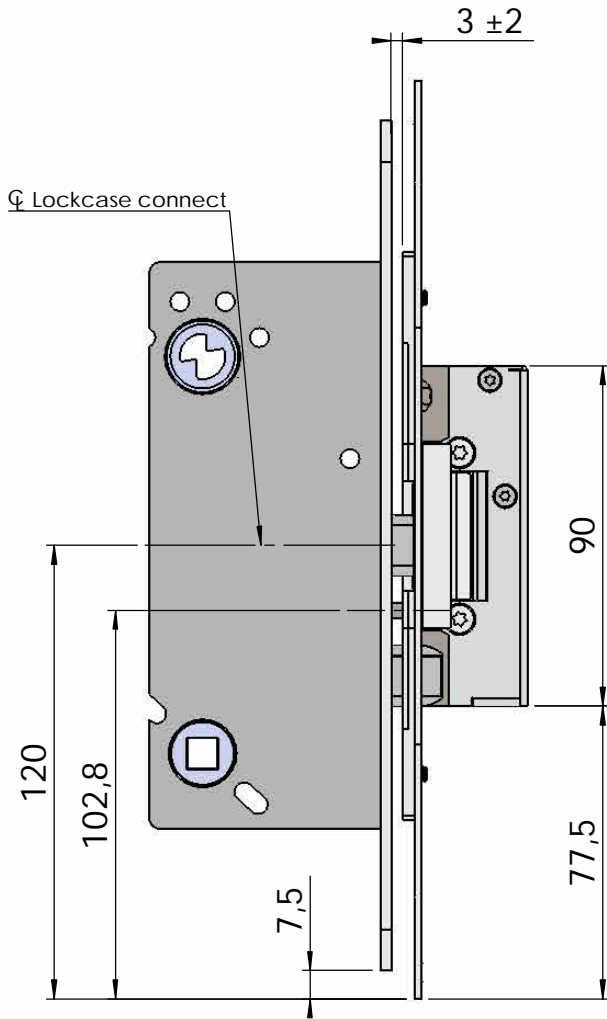

Montering för Connect

This document shall not be copied without owners written allowance and its content shall not be exposed for third part nor be used for unauthorized purpose.

Owner Stendals EI AB	Title/Description STEP 40 med plan stolpe plös 20mm Montering för Connect
	Drawing no. ST4023 Scale 1:2