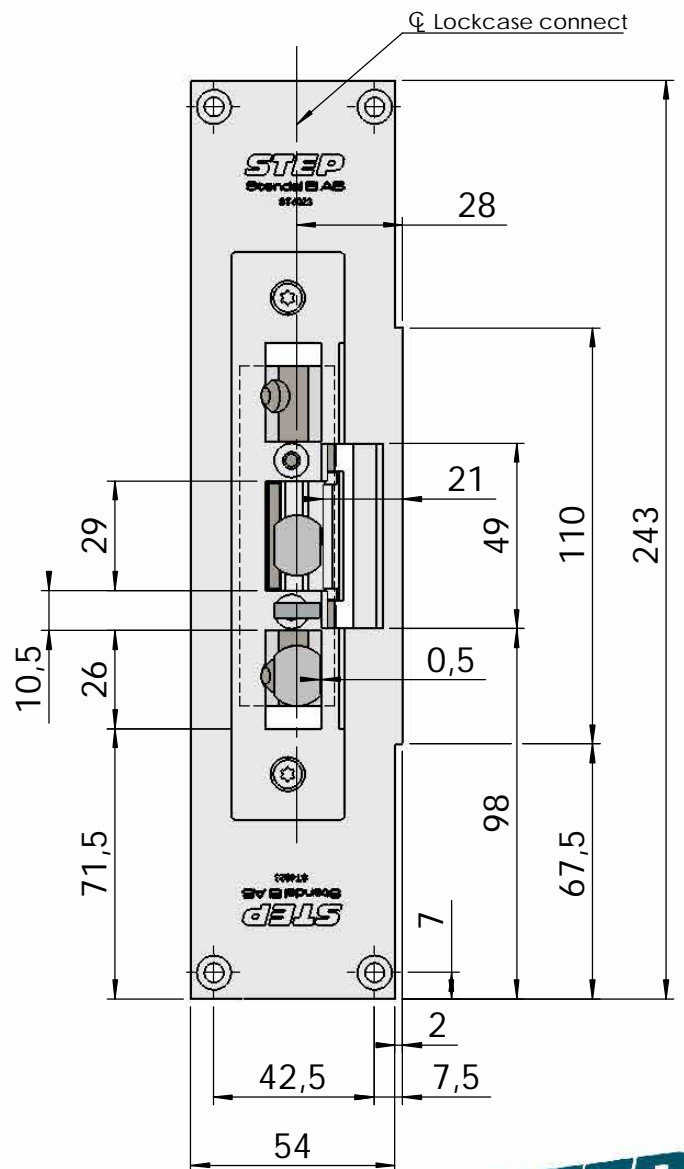

Montering för Connect

This document shall not be copied without owners written allowance and its content shall not be exposed for third part nor be used for unauthorized purpose.

Owner Stendals EI AB	Title/Description STEP 40 med plan stolpe plös 20mm Montering för Connect
	Drawing no. ST4023 Scale 1:2