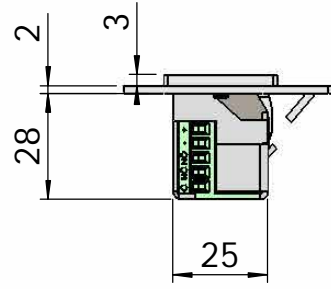

Montering för Connect

This document shall not be copied without owners written allowance and its content shall not be exposed for third part nor be used for unauthorized purpose.

Owner Stendals EI AB	Title/Description STEP 40 med plan stolpe plös 20mm Montering för Connect
	Drawing no. ST4023 Scale 1:2